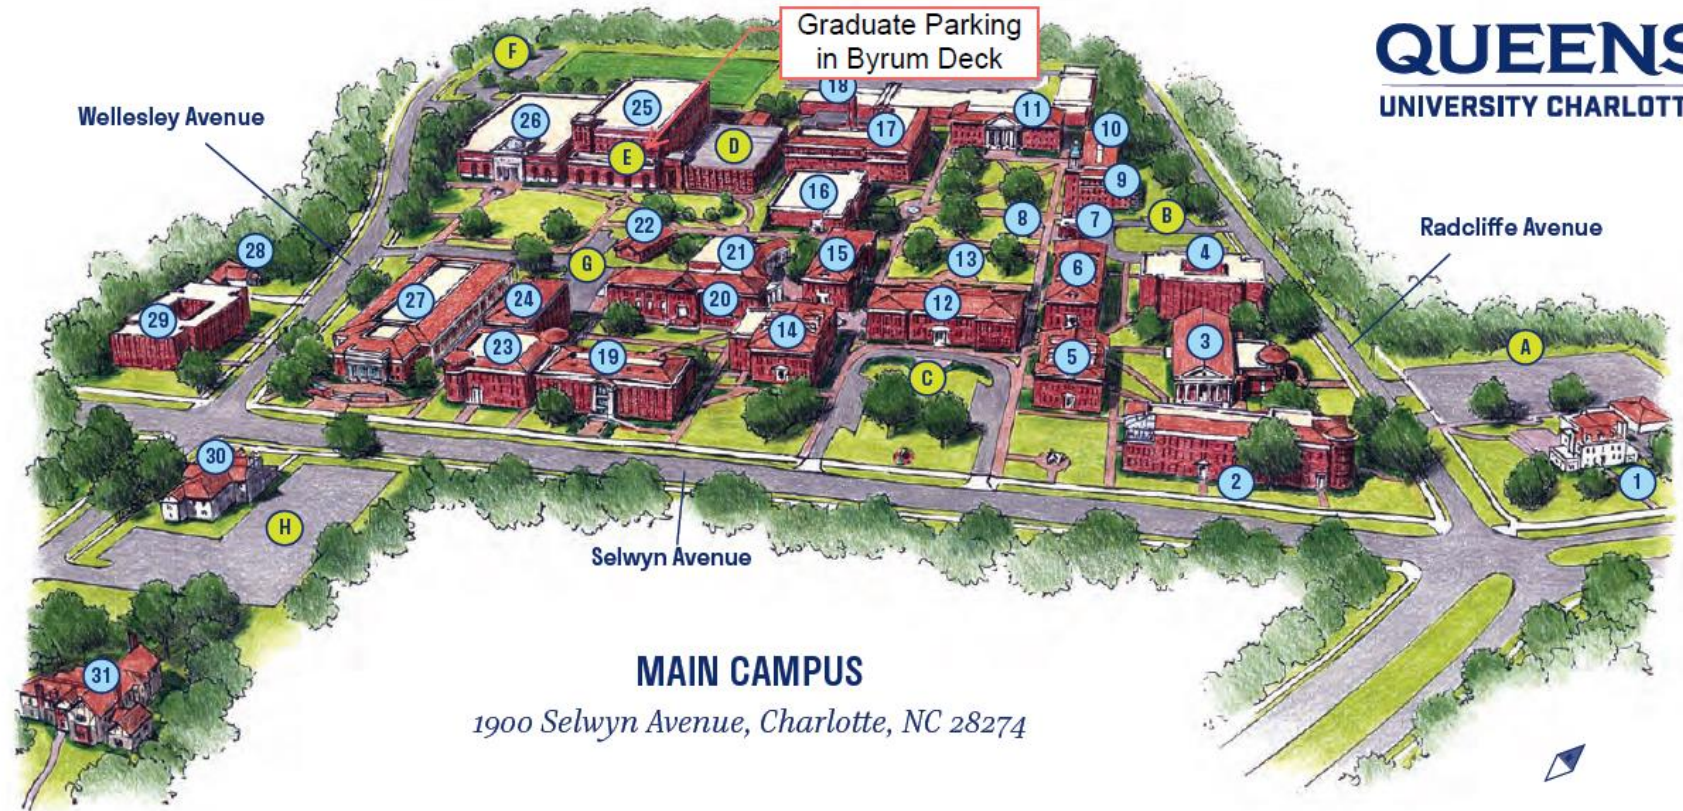

 **Byrum Parking Deck | Saturday, May 9, 2026**

---

# **Graduate Parking Pass**

Graduate should display pass on their vehicle's dash.

Access to Byrum Parking Deck only (E)

Entry from Wellesley Ave behind Levine Center

**MAIN CAMPUS**

1900 Selwyn Avenue, Charlotte, NC 28274

- |  |   |  |  |
|--|---|--|--|
| <ul style="list-style-type: none"> <li>① Harris Admissions Center</li> <li>② Rogers Hall</li> <li>③ Belk Chapel</li> <li>④ Albright Residence Hall</li> <li>⑤ Jernigan Hall</li> <li>⑥ Hayes Residence Hall</li> <li>⑦ Evans Clock Tower</li> <li>⑧ Grigg Courtyard and Outdoor Classroom</li> <li>⑨ Northwest Residence Hall</li> <li>⑩ Belk Residence Hall</li> <li>⑪ Hall Brown Overcash Residence Hall</li> <li>⑫ Queens Hall</li> </ul> | <ul style="list-style-type: none"> <li>⑬ Hall Brown Terrace</li> <li>⑭ McEwen Hall</li> <li>⑮ Watkins Hall</li> <li>⑯ Everett Library</li> <li>⑰ Wireman Residence Hall</li> <li>⑱ Hadley Theatre</li> <li>⑲ Knight-Crane Hall</li> <li>⑳ Morrison Hall</li> <li>㉑ Trexler Student Center</li> <li>㉒ Tillet Building</li> <li>㉓ Sykes Learning Center</li> <li>㉔ Dana Hall</li> <li>㉕ Byrum Residence Hall</li> </ul> | <ul style="list-style-type: none"> <li>㉖ Levine Center for Wellness and Recreation</li> <li>㉗ Sarah Belk Gambrell Center for the Arts and Civic Engagement</li> <li>㉘ Health and Wellness Center</li> <li>㉙ Barnhardt Residence Hall</li> <li>㉚ Withers House</li> <li>㉛ Tyson House</li> </ul> <p><b>EXTENDED CAMPUS</b><br/>Queens Sports Complex and Conference Center<br/>2229 Tyvola Road</p> | <p><b>PARKING</b></p> <ul style="list-style-type: none"> <li>Ⓐ Harris Admissions Center Lot</li> <li>Ⓑ Evans Clock Tower Circle</li> <li>Ⓒ Queens Circle</li> <li>Ⓓ North Parking Deck</li> <li>Ⓔ <b>Byrum Parking Deck</b></li> <li>Ⓕ Practice Field Lot</li> <li>Ⓖ Gambrell Center Lot</li> <li>Ⓗ Withers Lot</li> </ul> |
|--|---|--|--|